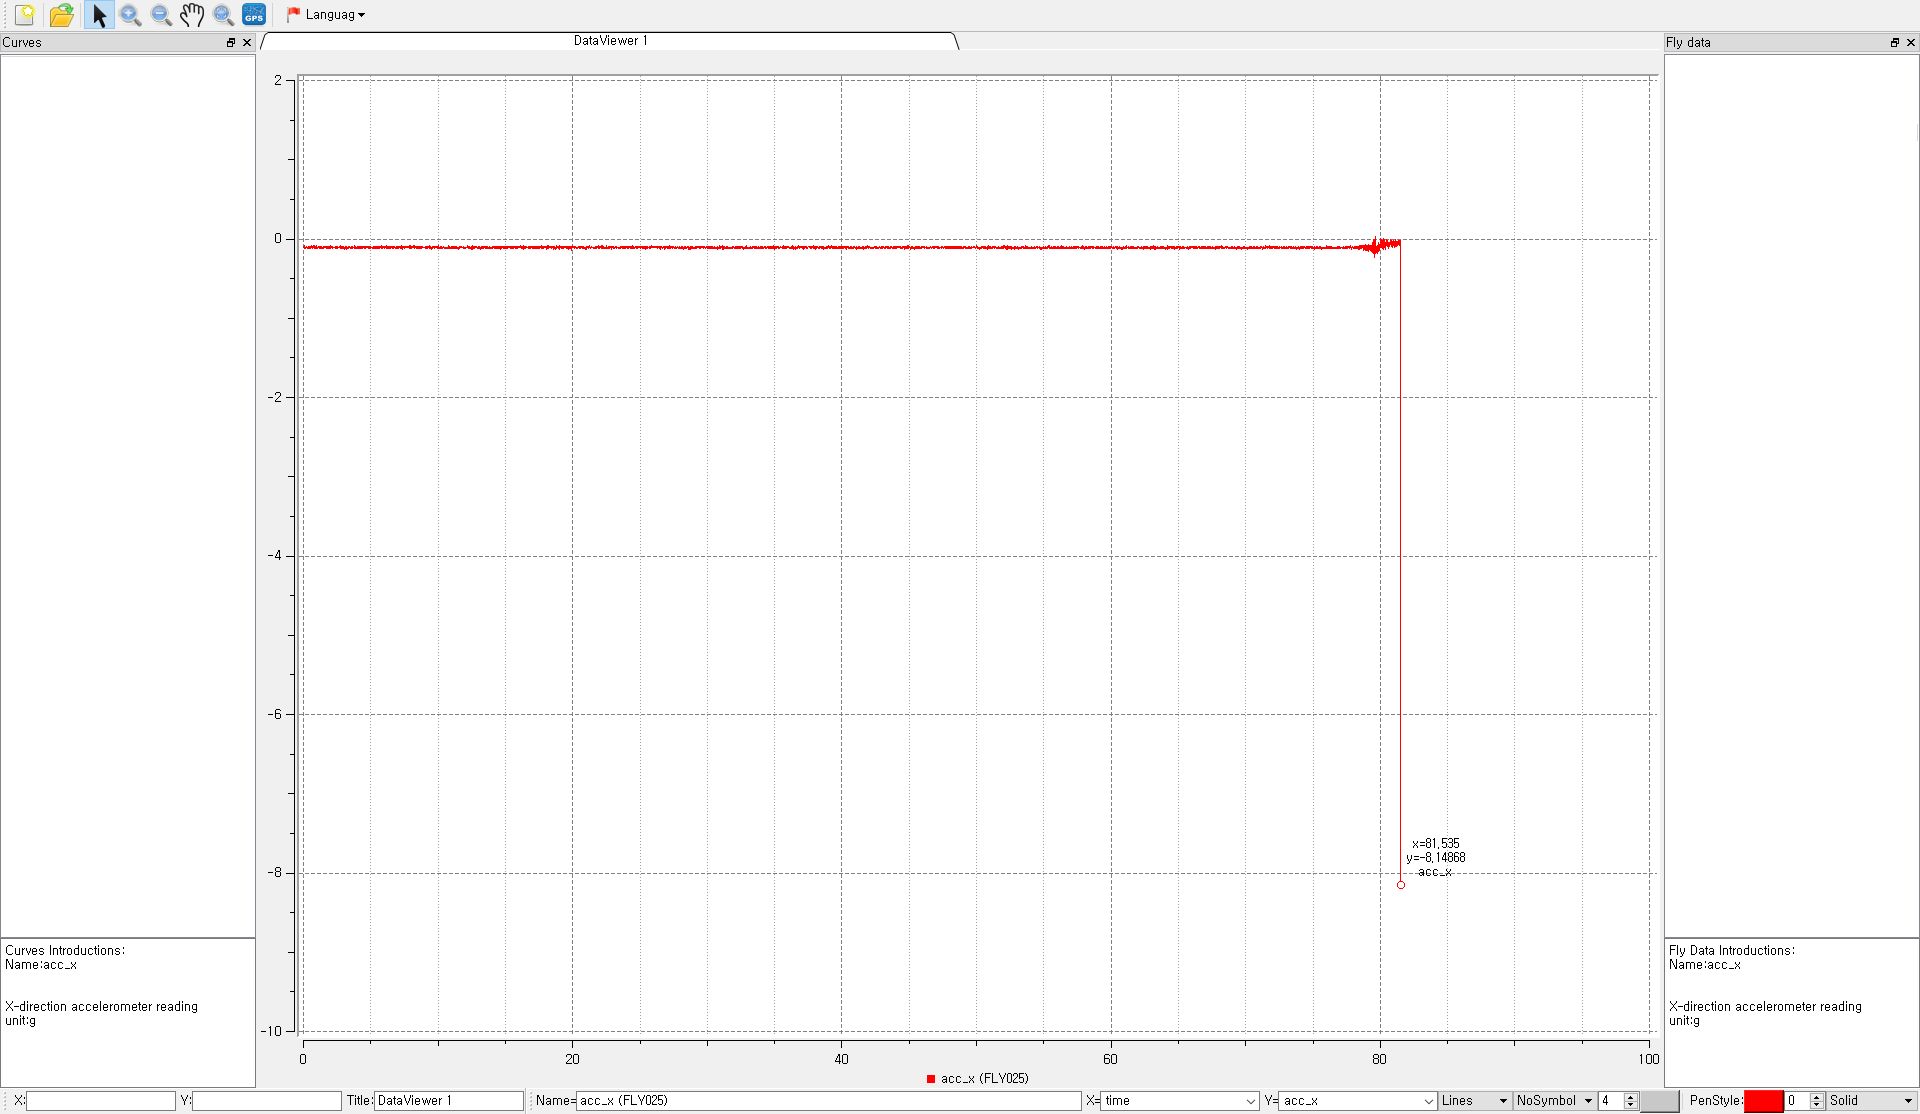

acc_X

Viewer - [C:/Users/Kim Sil Jang/Desktop/호민력씨 비행데이터/FLY025.DAT]

Curves Introductions:
Name:acc_x
X-direction accelerometer reading
unit:g

Fly Data Introductions:
Name:acc_x
X-direction accelerometer reading
unit:g

x: [ ] y: [ ] Title: DataViewer 1 Name: acc_x (FLY025) x= time y= acc_x Lines NoSymbol 4 PenStyle: 0 Solid