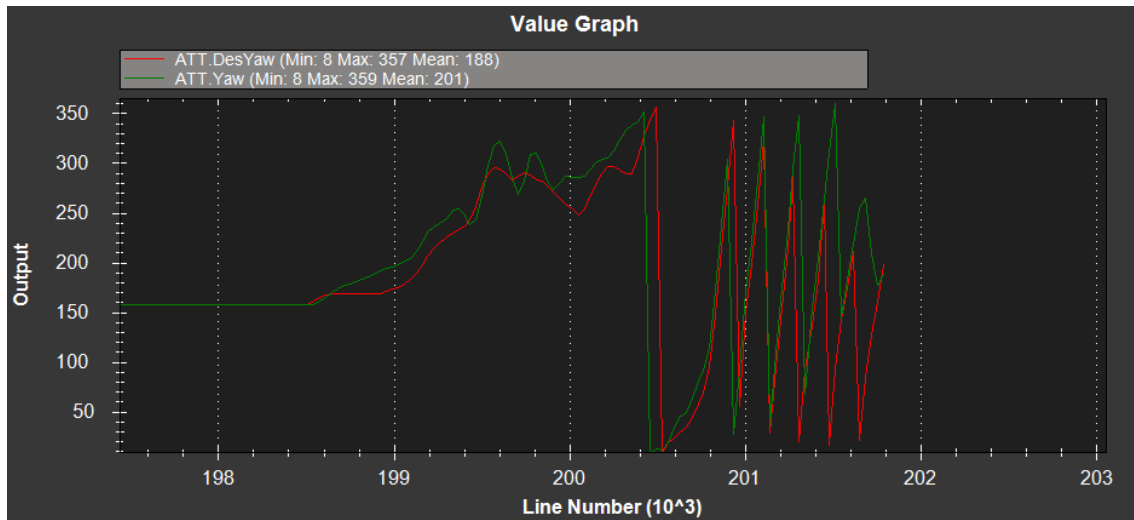

## Pitch vs DesPitch

25.log

45.log

## Yaw vs DesYaw

25.log

45.log